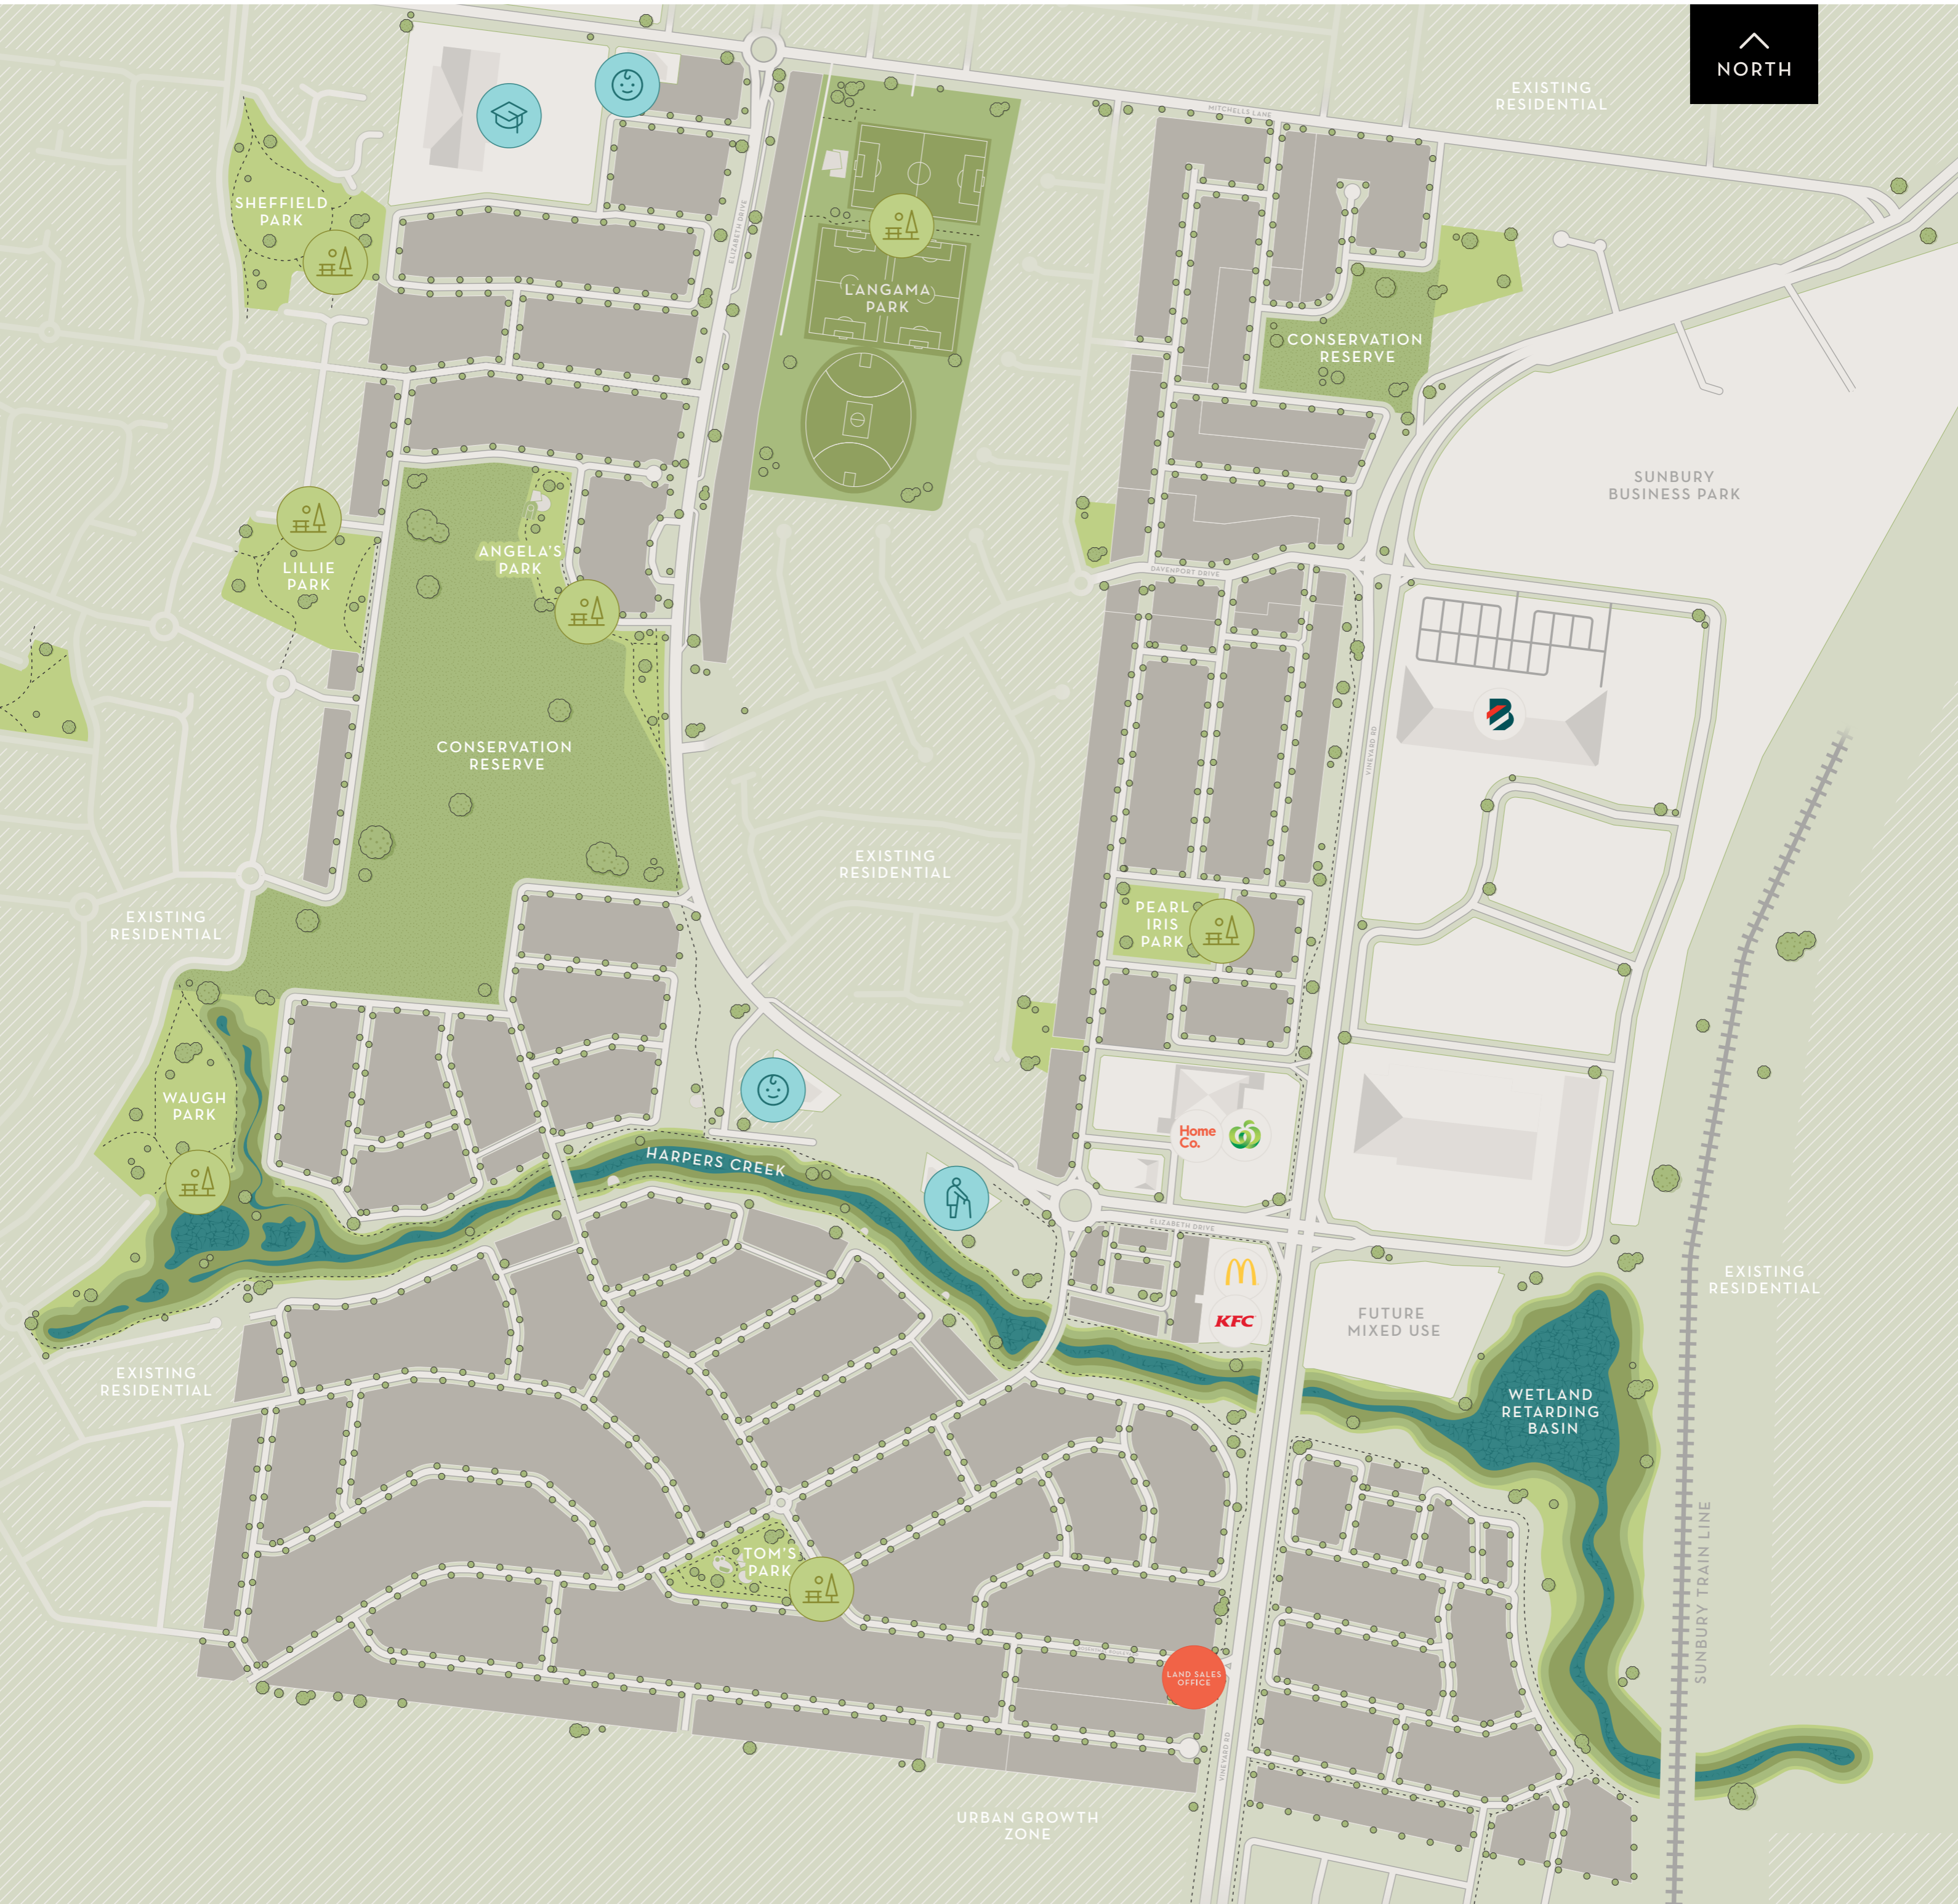

Masterplan

ROSENTHAL
SUNBURY

9740 2000 rosenthal@rpmgrp.com.au rosenthal.com.au

ROSENTHAL